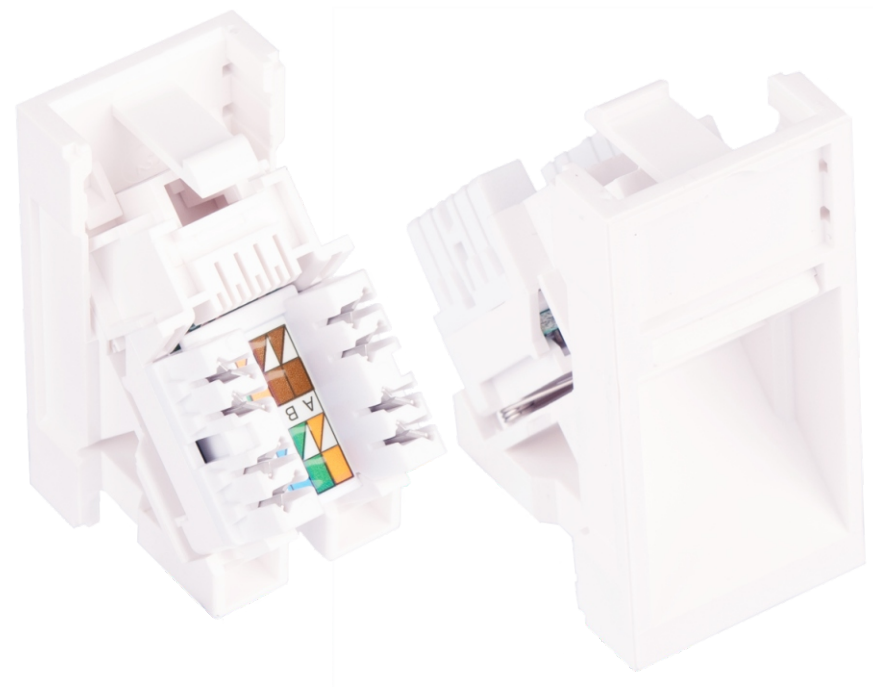

NMC-PM1 UD2-AH-WW - . 5
 NMC-PM1 UE2-AH-WW - . 6
 Mbsaic,
 22,5x45 , 1 , RJ45/8P8C, ..

45 45

Mbsaic 22,5 45

NMC-PM1 Ux2-AH-WW

NMC-PM1 UD2-AH-WW - , Mbsaic, 22,5x45 , 1 , .5e,
 RJ45/8P8C, ..
 NMC-PM1 UE2-AH-WW - , Mbsaic, 22,5x45 , 1 , .6,
 RJ45/8P8C, ..

	NMC-PM1UD2-AH-VW	NMC-PM1UE2-AH-VW
	5e	6
	100	250
	(22,5x45)	
	RJ45/8P8C	
	~24-22 AWG (0,50-0,65)	
	750-	
	, 50	
	UL94V-0	
	Mbsaic 45x45	
	: ISO/IEC 11801, EN 50173 TIA/EIA-568	
	10BASE-T, 100BASE-TX, 100BASE-T4, 1000BASE-T, ATM-25, ATM-51, ATM-155, 100VG-AnyLan, TR-4, TR-16 Active, TR-16 Passive	
	-20 +75.	-20 +75.
	-	
	1	